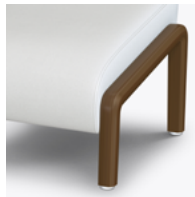

## Patient Ottoman

Here is an ottoman with all the right angles. The Modena Patient Ottoman is loaded with style, featuring a curved and angled front shape and tasteful French side seams. The back of the cushion protrudes and angles matching the look of the seats of the Modena collection. The angles of this unique ottoman allow it to be stored easily under any chair in the collection.

### Features

**Faceted-Edge Frame Detailing**  
 The outside face of the chair frame showcases faceted-edge detailing reminiscent of hand-crafted wood workmanship.

**Durable Finish**  
 Kwalu's solid surface (1/8" thick) proprietary finish doesn't have any of the drawbacks of wood. The frames are moisture impervious, graffiti-resistant, easy to clean and maintenance-free.